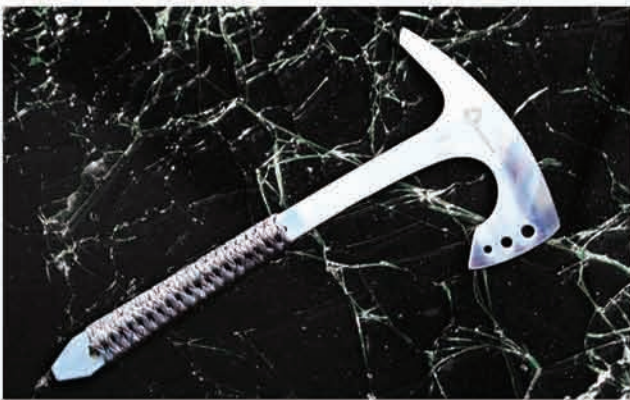

LAMES LONGUES

TOMAHAWKS